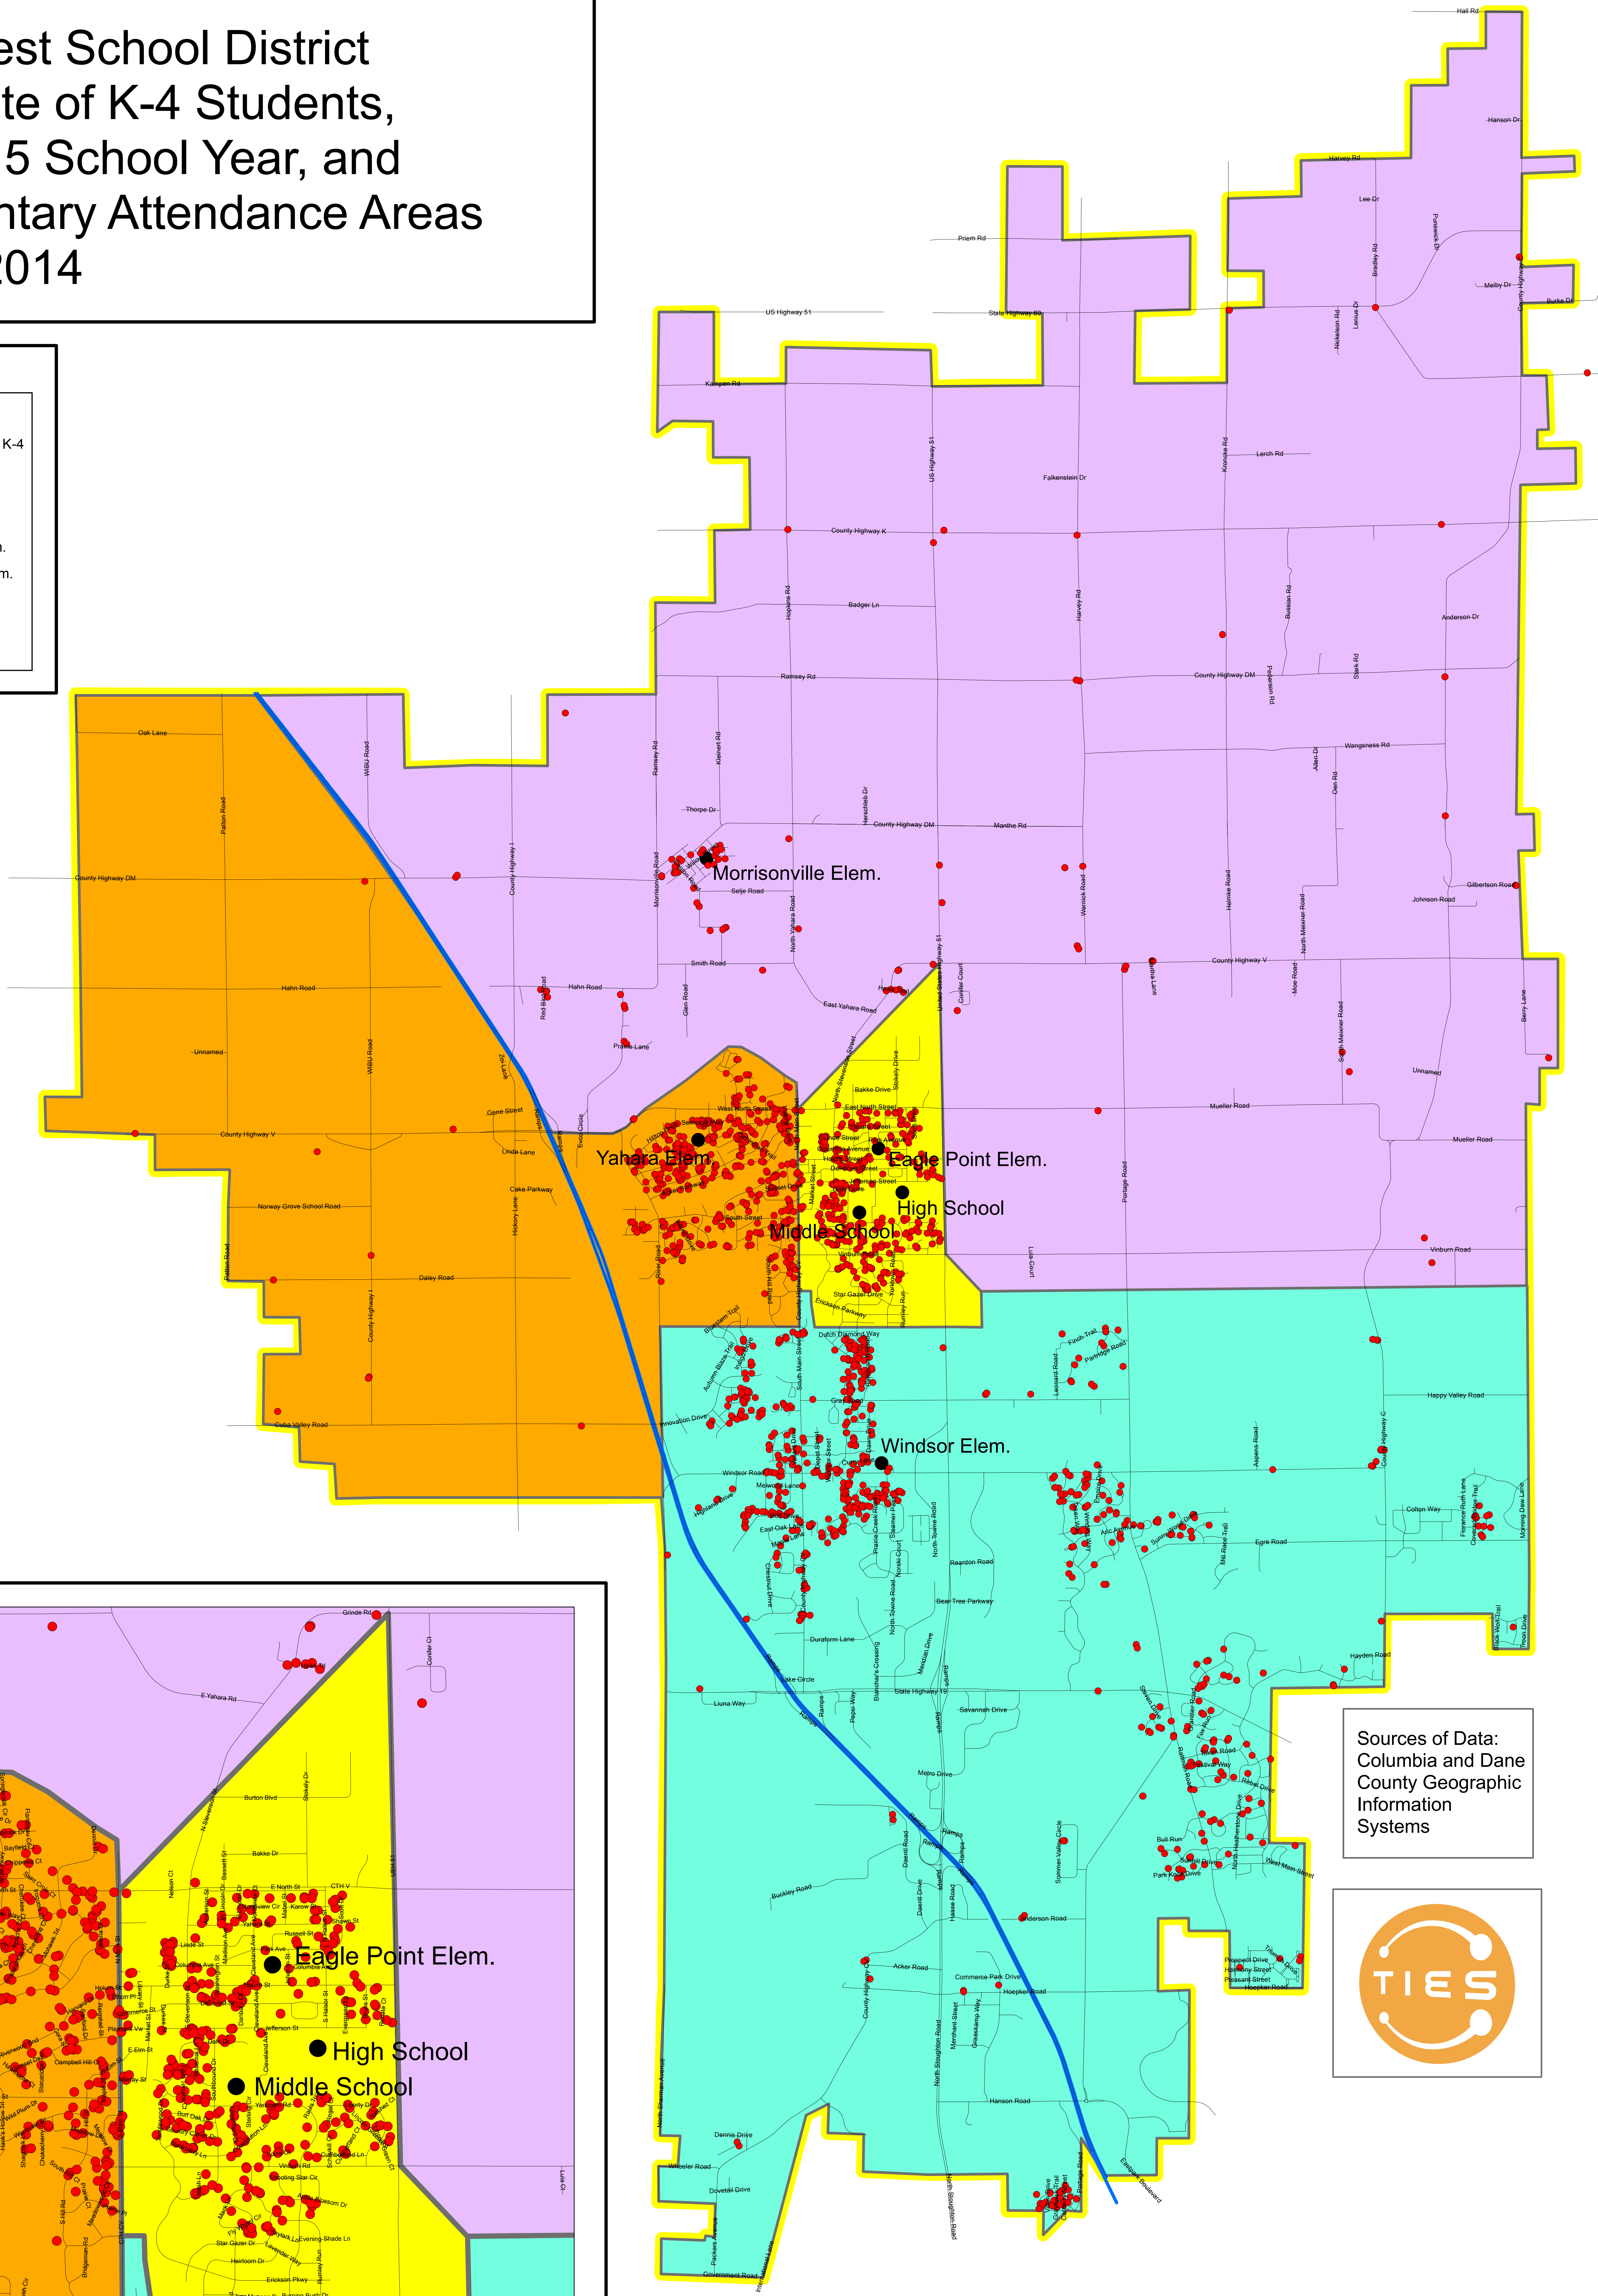

DeForest School District Estimate of K-4 Students, 2014-15 School Year, and Elementary Attendance Areas April, 2014

Legend

- 2014-15 Student K-4
- K-12 Schools
- Elem. Attend. Areas**
- NAME**
- Eagle Point Elem.
- Morrisonville Elem.
- Windsor Elem.
- Yahara Elem.
- District Bounds

Sources of Data:
Columbia and Dane
County Geographic
Information
Systems