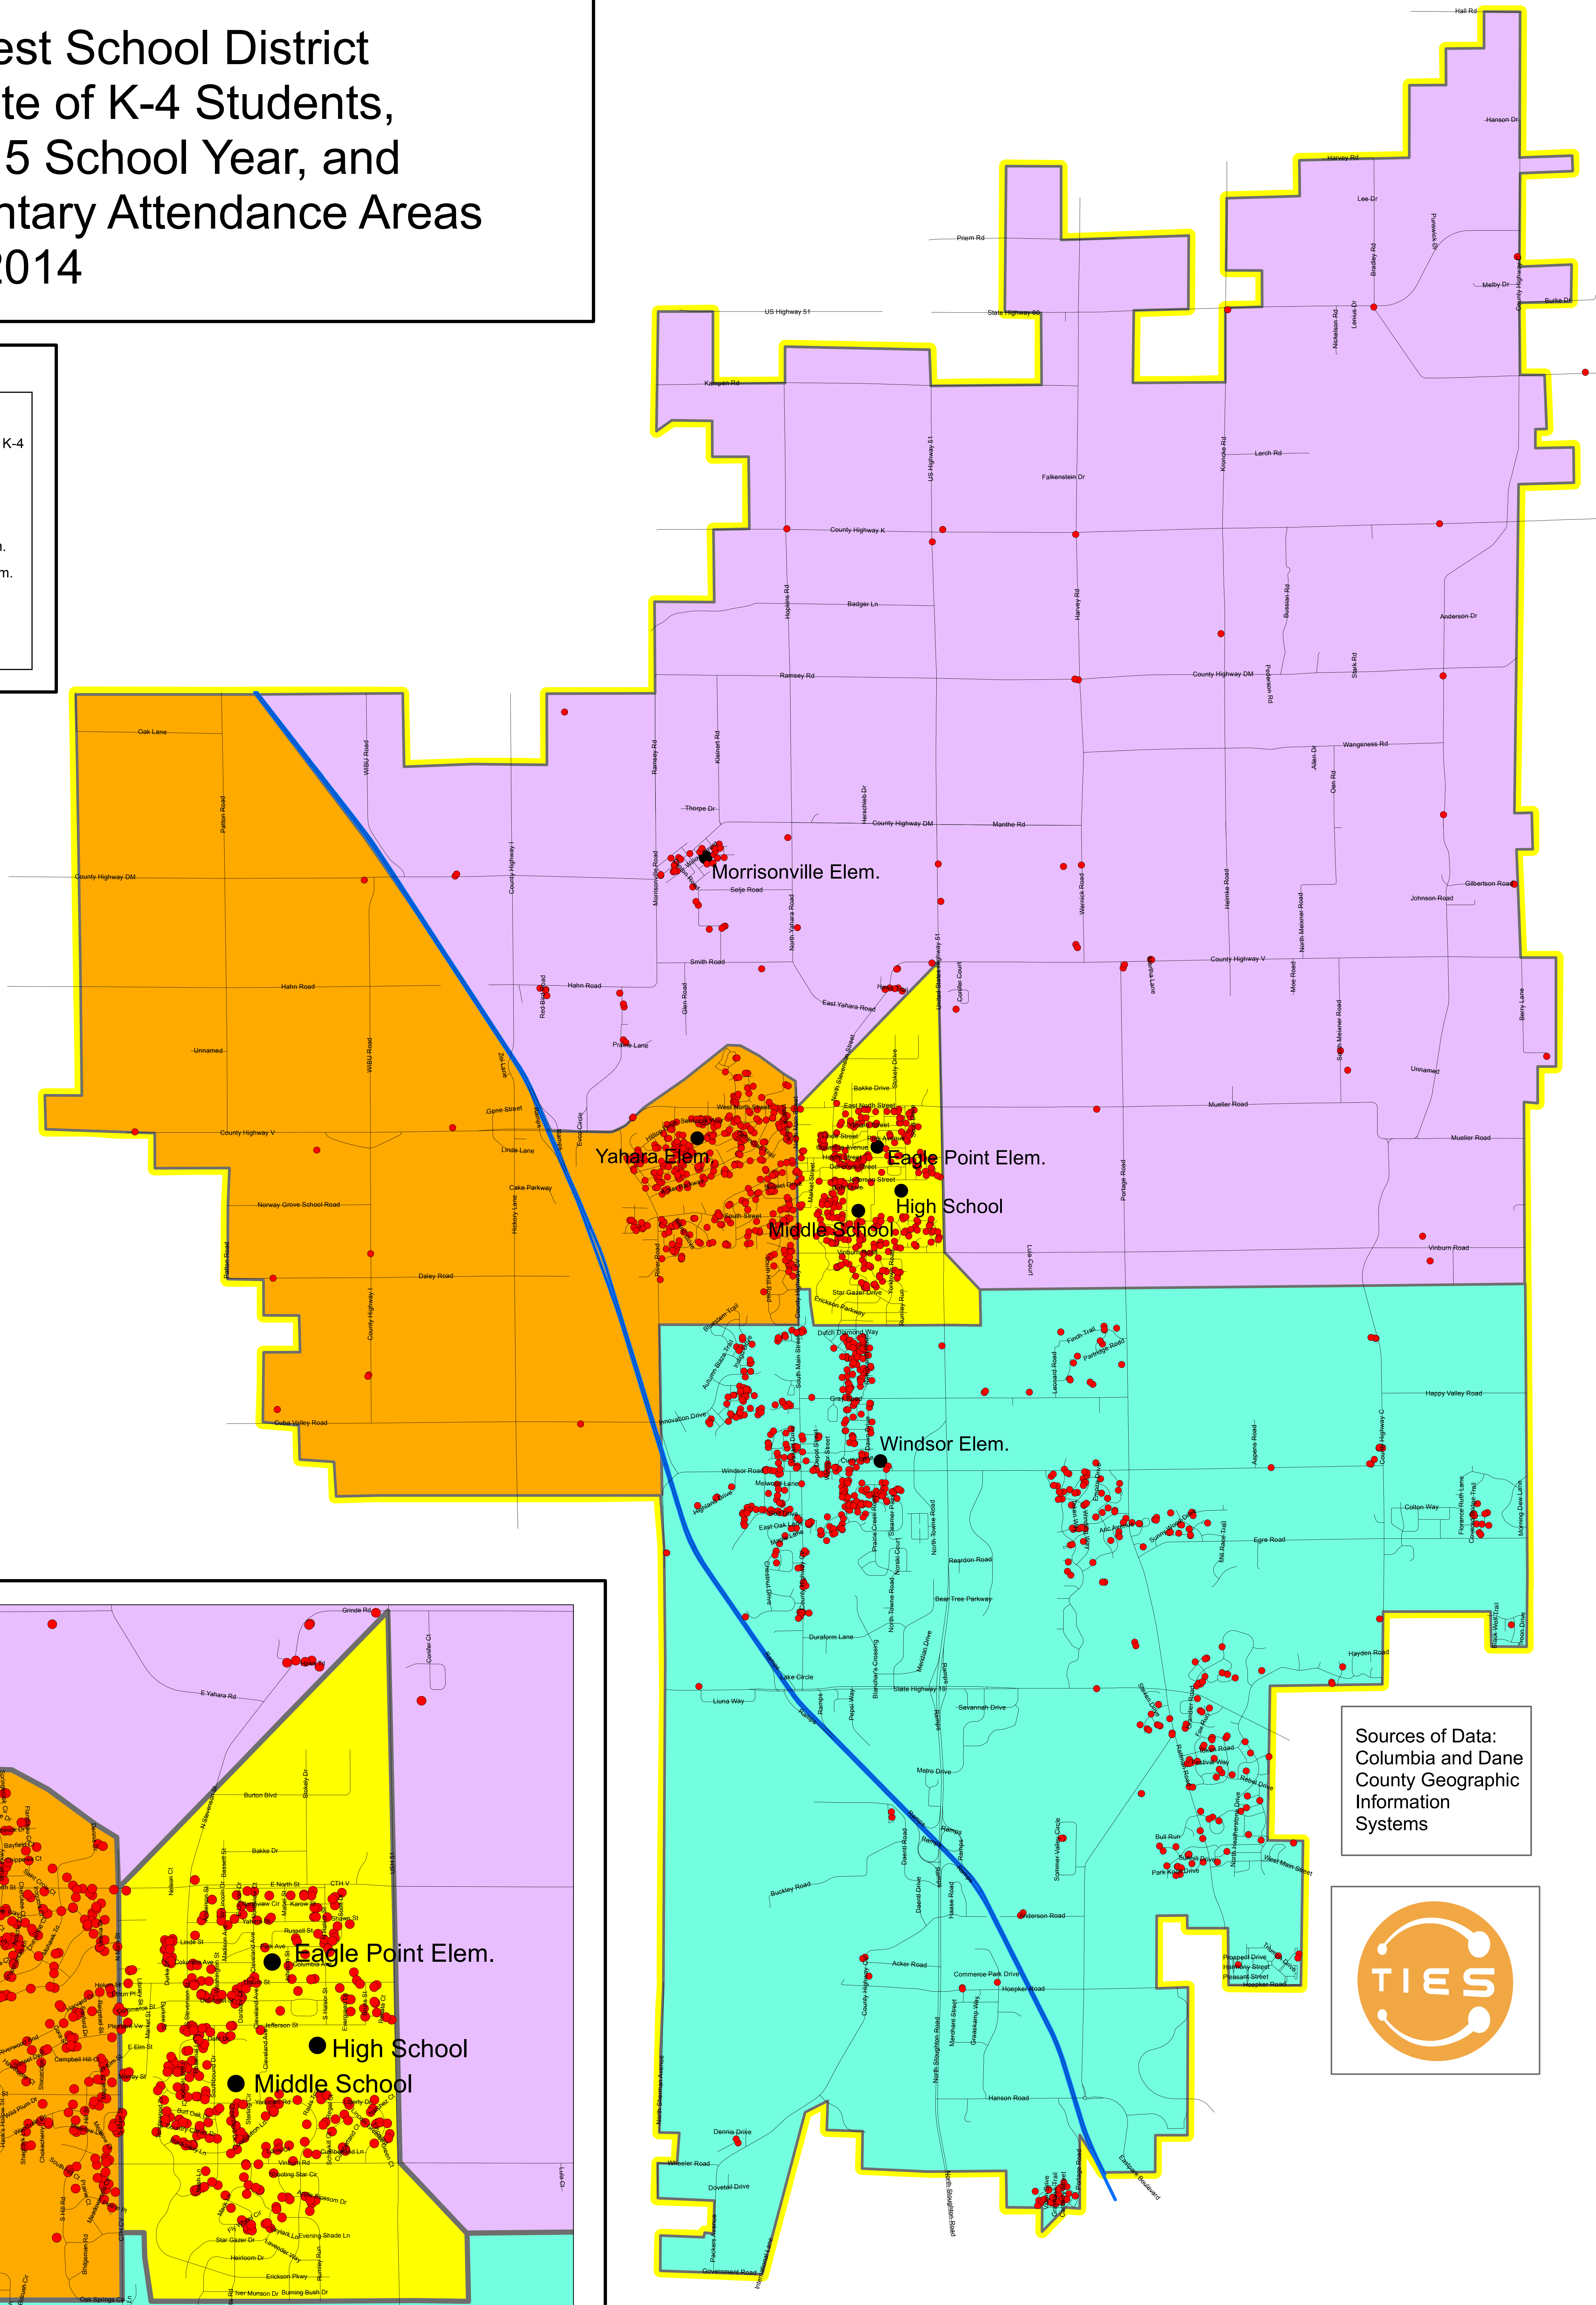

DeForest School District Estimate of K-4 Students, 2014-15 School Year, and Elementary Attendance Areas April, 2014

Legend

- 2014-15 Student K-4
- K-12 Schools
- Elem. Attend. Areas**
- NAME**
- Eagle Point Elem.
- Morrisonville Elem.
- Windsor Elem.
- Yahara Elem.
- District Bounds

Sources of Data:
Columbia and Dane
County Geographic
Information
Systems